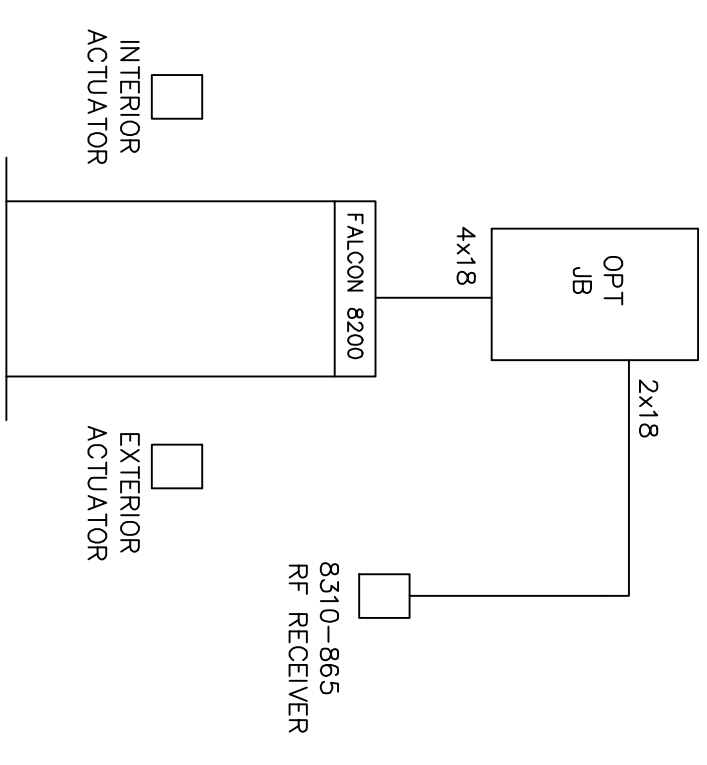

PROGRAM ACTUATORS FOR "NO DELAY"

OPERATION:

EXTERIOR AND INTERIOR ACTUATORS OPEN DOOR

**Allegion - reference wiring diagram Falcon RF**

TITLE  
FALCON RF

DIVISION  
LCN

DWG NO. FALCON-RF_A	REV A
SHEET 1 OF 1	