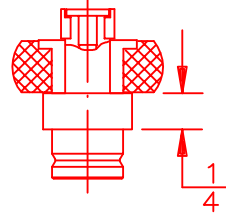

LCN TRACK ROLLER IDENTIFICATION

2010-3034J
(11158)

2010
2030
2310ME
2610
4010T
4020T
4110T

4030SE-3034
(13303)

1460T
3130
3130SE/SEL
4000T
4040T
4040SE
4040SEL
4040SP
4310HSA
4310ME
4610
4810

4030SES-3034
(13800)

SEH

2210-3034
(18262)

2210
4210T
4510T

6030-3034
(17634)

6030

P-1152
(17140)

FOR USE WITH
LOW PROFILE
TRACK