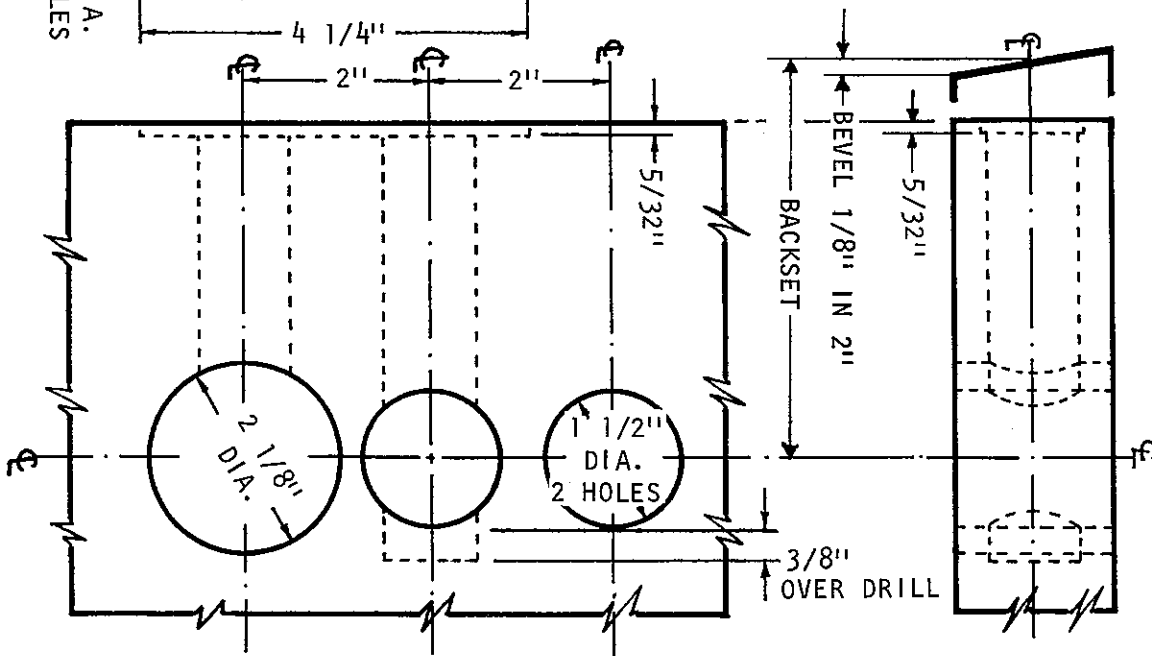

"G" LOCK

1/8" x 4 1/4" FACEPLATE FLAT OR BEVELED  
VARIOUS BACKSETS  
1 3/8" TO 1 3/4" WOOD OR COMPOSITE DOORS

**SCHLAGE**

"G" SERIES

JOB \_\_\_\_\_ DATE \_\_\_\_\_

DOOR THICKNESS \_\_\_\_\_

REMARKS \_\_\_\_\_

**BACKSETS**

- G444-C, 2-3/8"
- G444-D, 2-3/4"
- G444-E, 3-3/4"
- G444-F, 5"

TEMPLATE NO.

**G444**