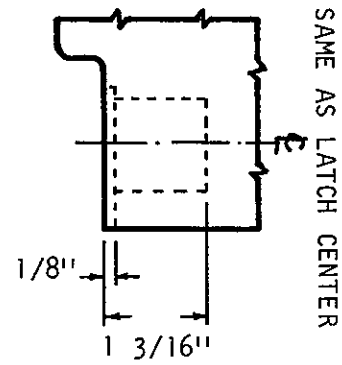

"G" LOCK

1/8" x 4 1/4" FACEPLATE FLAT OR BEVELED  
VARIOUS BACKSETS  
1 3/8" TO 1 3/4" WOOD OR COMPOSITE DOORS

**SCHLAGE**

"G" SERIES

JOB \_\_\_\_\_ DATE \_\_\_\_\_

DOOR THICKNESS \_\_\_\_\_

REMARKS \_\_\_\_\_

**BACKSETS**

- G444-C, 2-3/8"
- G444-D, 2-3/4"
- G444-E, 3-3/4"
- G444-F, 5"

TEMPLATE NO.

**G444**