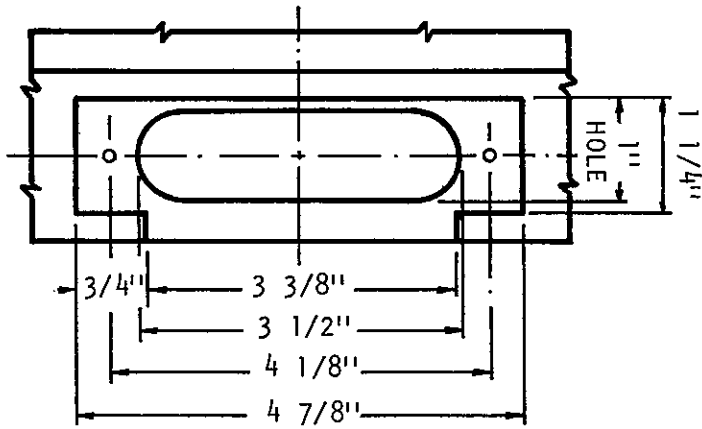

"G" LOCK

1/8" x 4 1/4" FACEPLATE FLAT OR BEVELED  
VARIOUS BACKSETS  
1 3/8" TO 1 3/4" WOOD OR COMPOSITE DOORS

**SCHLAGE**

"G" SERIES

JOB \_\_\_\_\_ DATE \_\_\_\_\_

DOOR THICKNESS \_\_\_\_\_

REMARKS \_\_\_\_\_

**BACKSETS**

- G444-C, 2-3/8"
- G444-D, 2-3/4"
- G444-E, 3-3/4"
- G444-F, 5"

TEMPLATE NO.

**G444**