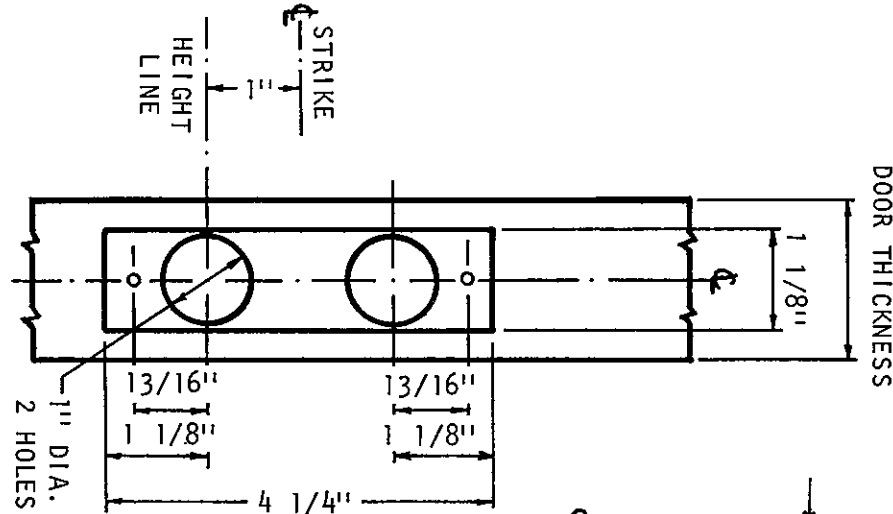

"G" LOCK

1/8" x 4 1/4" FACEPLATE FLAT OR BEVELED  
VARIOUS BACKSETS  
1 3/8" TO 1 3/4" WOOD OR COMPOSITE DOORS

**SCHLAGE**

"G" SERIES

JOB \_\_\_\_\_ DATE \_\_\_\_\_

DOOR THICKNESS \_\_\_\_\_

REMARKS \_\_\_\_\_

**BACKSETS**

- G444-C, 2-3/8"
- G444-D, 2-3/4"
- G444-E, 3-3/4"
- G444-F, 5"

TEMPLATE NO.

**G444**