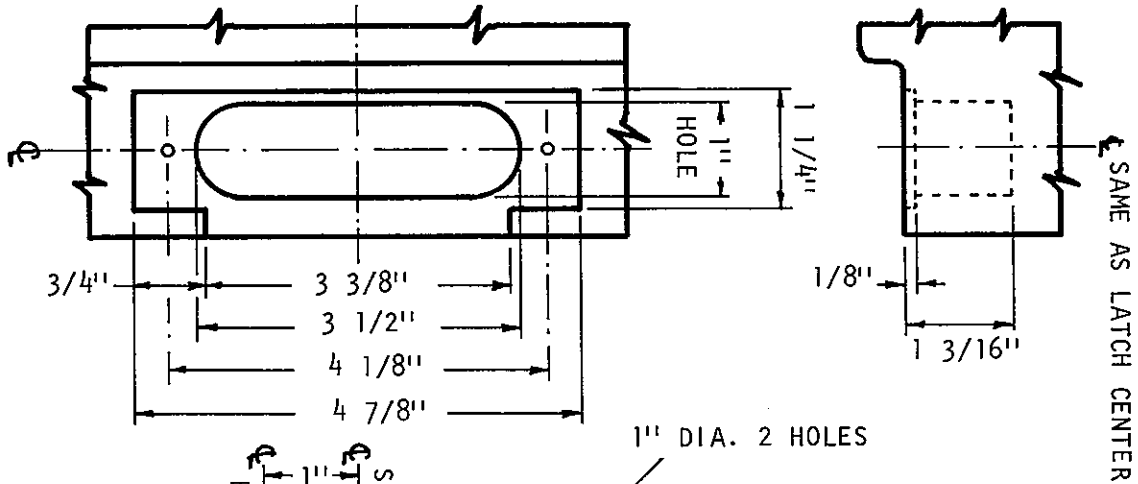

"G" LOCKS

1 1/4" x 8" FACEPLATE FLAT OR BEVELED
 VARIOUS BACKSETS
 1 3/8" TO 1 3/4" WOOD OR COMPOSITE DOORS

SCHLAGE

"G" SERIES

JOB _____ DATE _____

DOOR THICKNESS _____

REMARKS _____

BACKSETS

- G447-C, 2-3/8" G447-E, 3-3/4"
- G447-D, 2-3/4" G447-F, 5"
- G447-G, Other

TEMPLATE NO.

G447