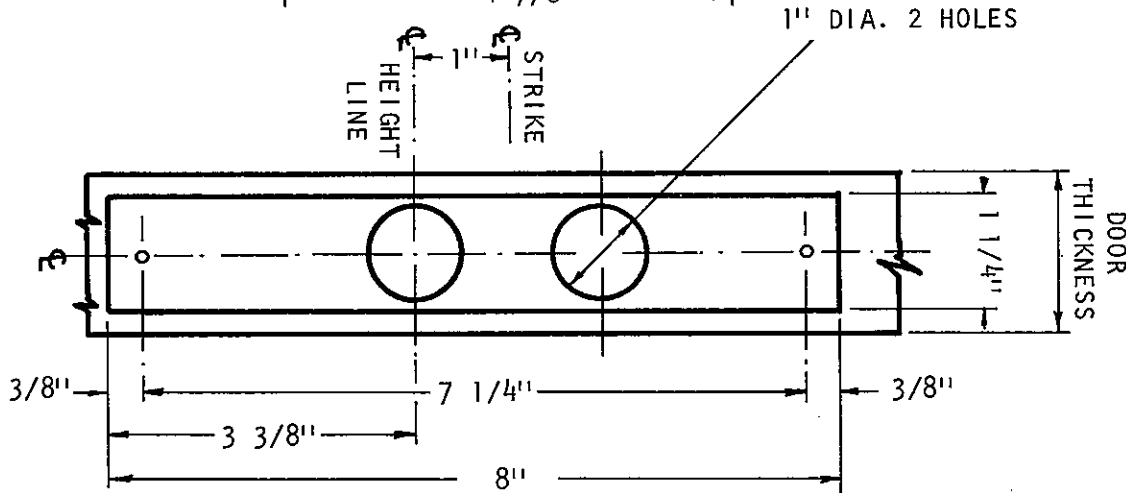

"G" LOCKS

1 1/4" x 8" FACEPLATE FLAT OR BEVELED
 VARIOUS BACKSETS
 1 3/8" TO 1 3/4" WOOD OR COMPOSITE DOORS

SCHLAGE

"G" SERIES

JOB _____ DATE _____

DOOR THICKNESS _____

REMARKS _____

BACKSETS

- G447-C, 2-3/8" G447-E, 3-3/4"
- G447-D, 2-3/4" G447-F, 5"
- G447-G, Other

TEMPLATE NO.

G447