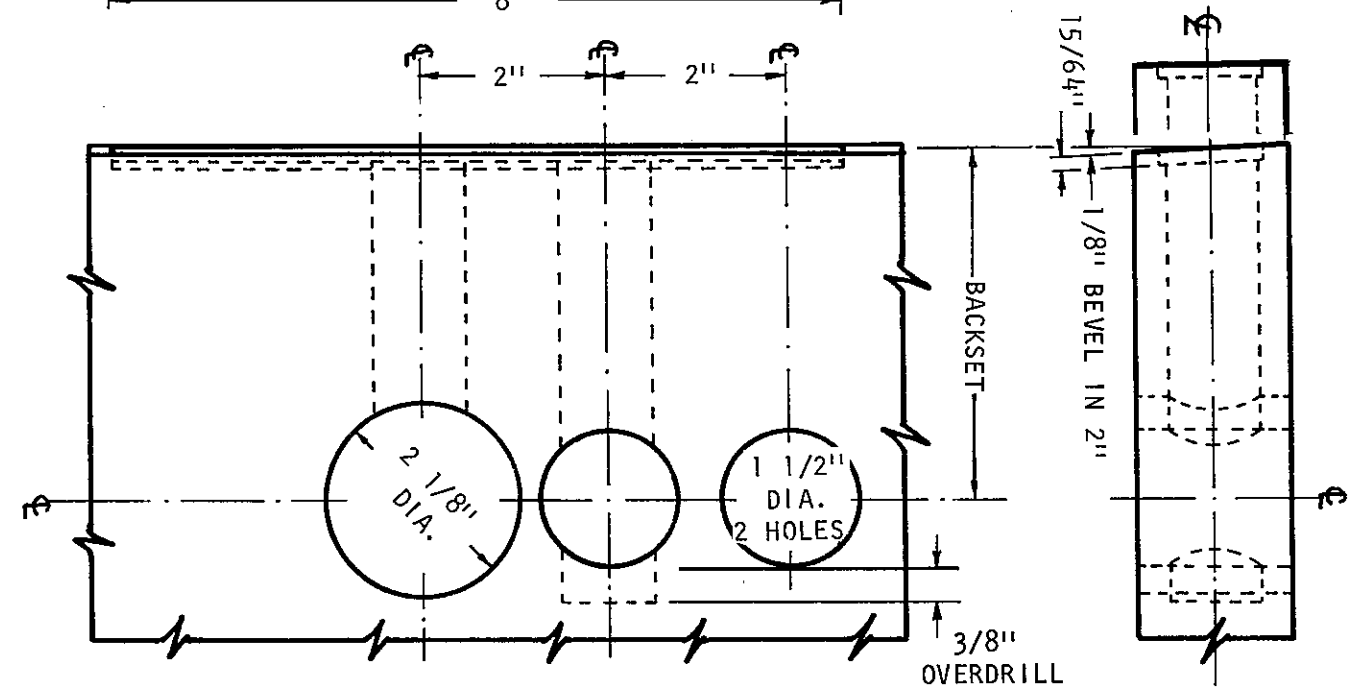

"G" LOCKS

1 1/4" x 8" FACEPLATE FLAT OR BEVELED
 VARIOUS BACKSETS
 1 3/8" TO 1 3/4" WOOD OR COMPOSITE DOORS

SCHLAGE

"G" SERIES

JOB _____ DATE _____

DOOR THICKNESS _____

REMARKS _____

BACKSETS

- G447-C, 2-3/8" G447-E, 3-3/4"
- G447-D, 2-3/4" G447-F, 5"
- G447-G, Other

TEMPLATE NO.

G447