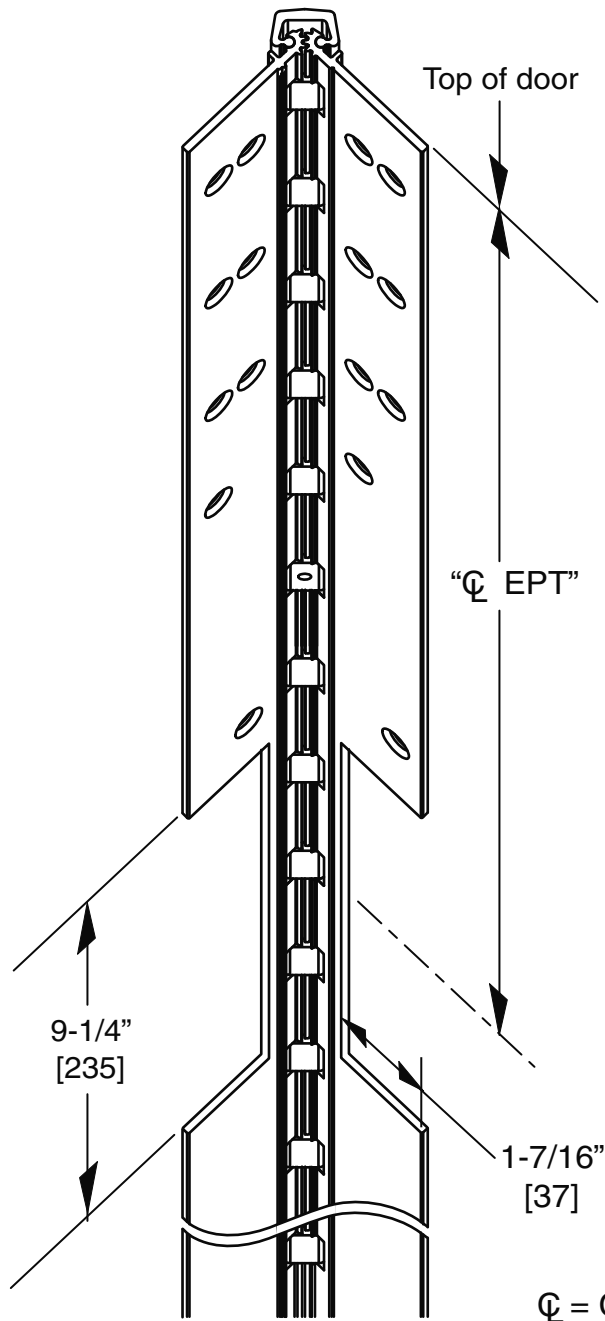

112HD

224HD

Q = Center line

83" Hinge "Q EPT" = 30" [762]
85" Hinge "Q EPT" = 32" [813]
95" Hinge "Q EPT" = 42" [1067]
120" Hinge "Q EPT" = 67" [1702]

Note: Refer to Von Duprin EPT template 40250 for specific EPT cut-out dimensions

EPT location for 112HD/224HD EPT
Concealed Continuous Hinge Template

Note: Dimensions in [] are millimeters

Template Number INST.AL-FM-EPT(1)

Date: 10/25/2007