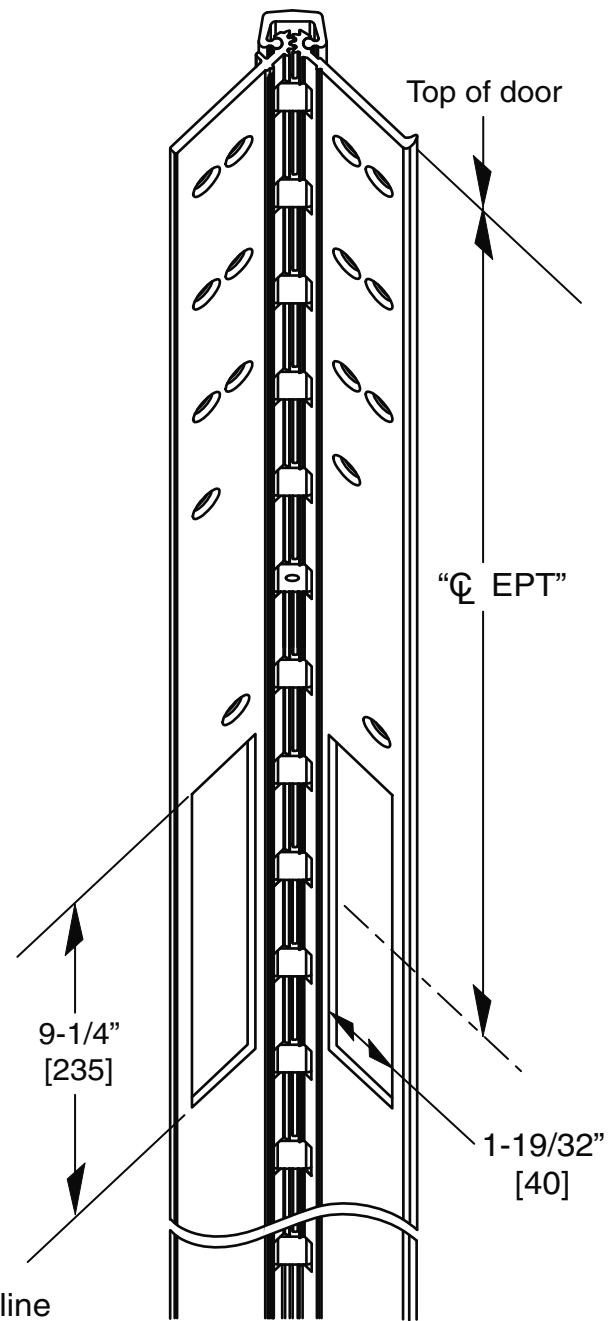

112HD

224HD

Q = Center line

83" Hinge "Q EPT" = 30" [762]
85" Hinge "Q EPT" = 32" [813]
95" Hinge "Q EPT" = 42" [1067]
120" Hinge "Q EPT" = 67" [1702]

Note: Refer to Von Duprin EPT template 40250 for specific EPT cut-out dimensions

EPT location for 112HD/224HD EPT
Concealed Continuous Hinge Template

Note: Dimensions in [] are millimeters

Template Number INST.AL-FM-EPT(1)

Date: 10/25/2007