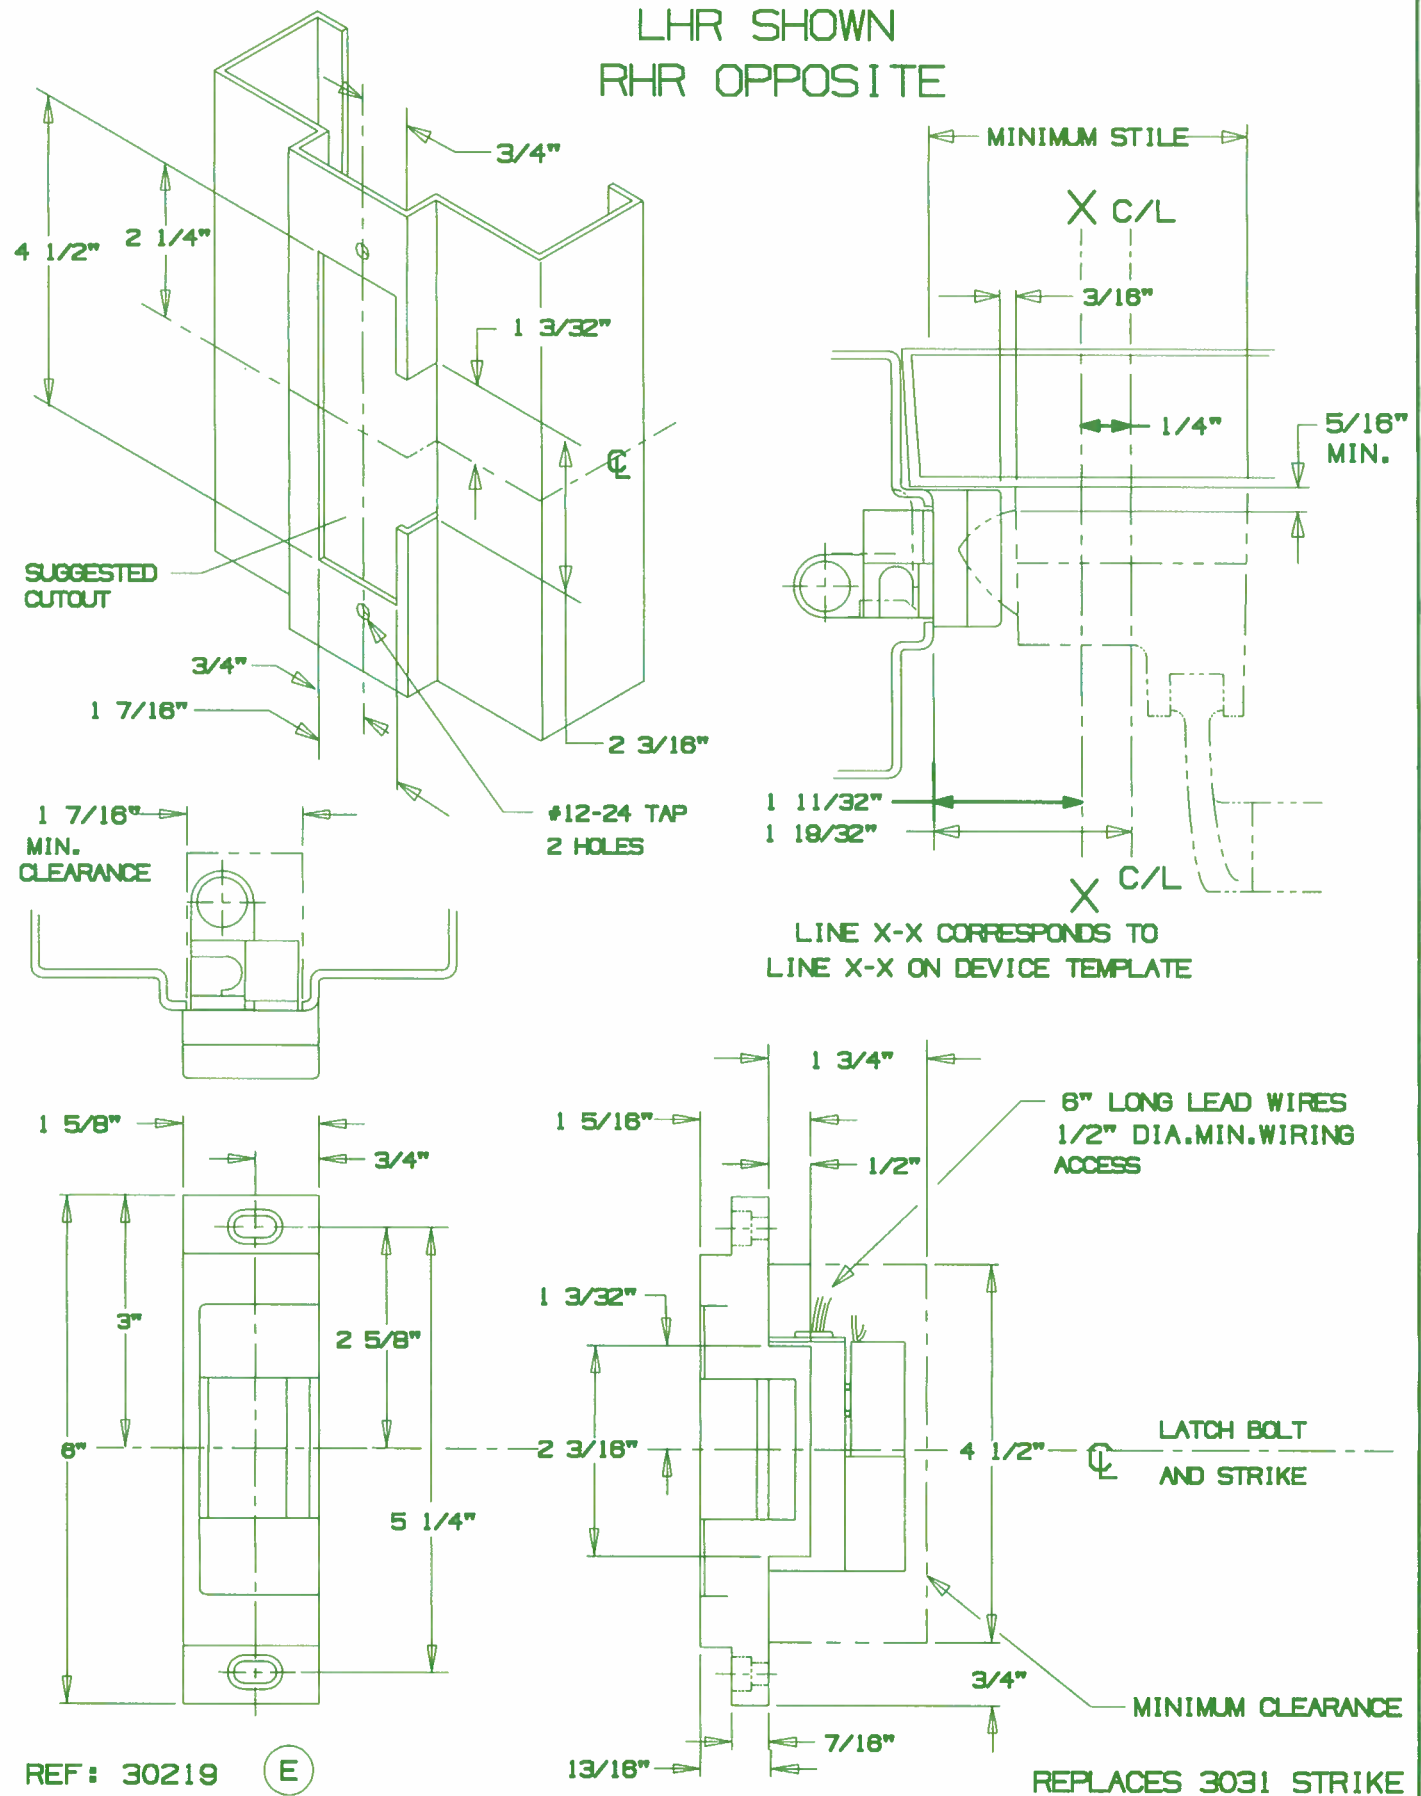

LHR SHOWN
RHR OPPOSITE

REF: 30219 (E)

REPLACES 3031 STRIKE

<p>DESCRIPTION: 6111 ELECTRIC STRIKE 55 RIM-SINGLE DOOR APPLICATION</p>	<p>VON DUPRIN Part of worldwide Ingersoll-Rand</p>
<p>NOTE: SEE MASTER SHEET NO. 10001 FOR SUGGESTED REINFORCING.</p>	<p>TEMPLATE NUMBER: 91-937_E SHT. #1 DATE 12-08-05</p>