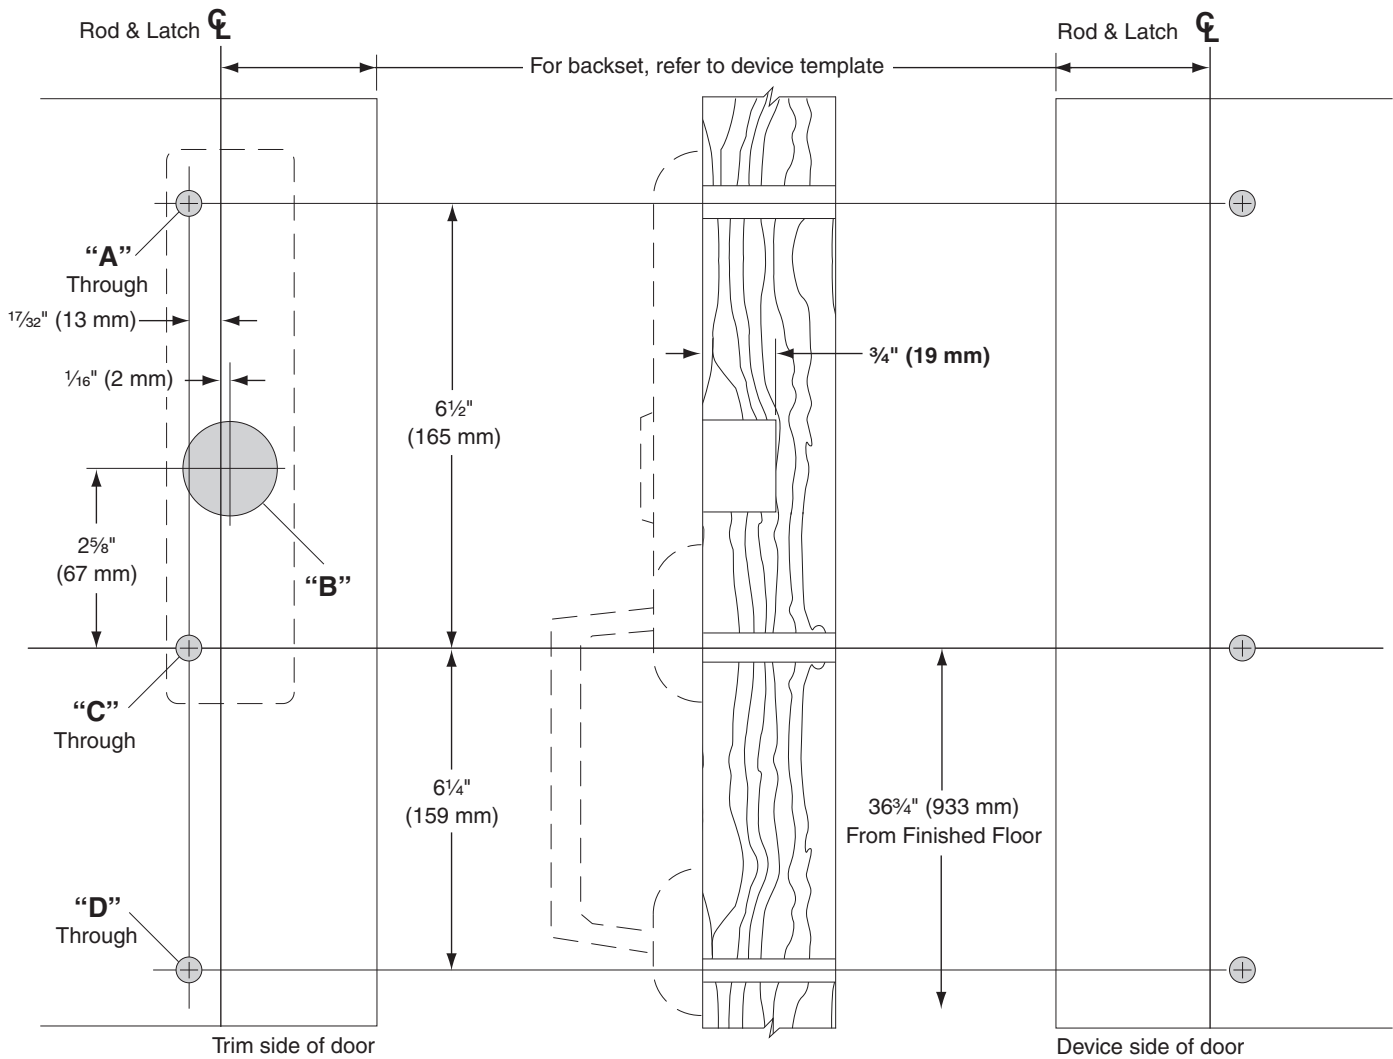

25 Series Dummy Trim (for 25-C Device only)

717-DT & 718C Trim, Wood Door, LHR Shown, RHR Opposite

Note: Do not use with trim purchased after February 2011

Trim	A	B	C	D
717DT	OMIT	OMIT	3/8"	3/8"
718C	3/8"	1 3/8"	3/8"	OMIT

TEMPLATE
W-2211-b